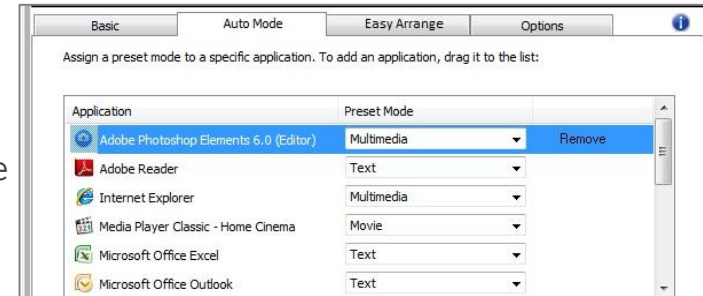

Dell S series monitors with LED

Key messaging	What they are	Benefits
Great usability and comfort	<ul style="list-style-type: none">• Tilt (for all models)• Cable management• HDMI & VGA ports (S2740L has additional USB port)	<ul style="list-style-type: none">• Maximizes your viewing comfort by allowing you to adjust to your preferred angle• A neater and clutter-free desktop• VGA connector facilitates easy connection to most PCs.• HDMI port gives you uncompromised high quality video and audio performance
Energy efficient	<ul style="list-style-type: none">• Made of environmentally responsible materials<ul style="list-style-type: none">- Arsenic-free glass and mercury-free LED panel• Meet latest environmental standards<ul style="list-style-type: none">- ENERGY STAR®- EPEAT Silver• Power management software: PowerNap	<ul style="list-style-type: none">• These less hazardous materials help make the monitors easy to recycle, and lower your power consumption• Meet strict energy efficiency guidelines set by the EPA and US Department of Energy, helping you reduce your energy bills and improve home comfort. Have environmentally preferable product design and management.• PowerNap software helps to dim the monitor to its minimum brightness level or puts it into sleep mode when not in use, helping you be energy efficient

New features

Dell Display Manager

Enjoy great productivity with the easy-to-use Dell Display Manager – your one stop software application for the following features:

Auto Mode

With Auto mode, the color settings of applications now appear how you want them to. Simply select the optimal preset mode of your choice for specific applications and the active application will use the preset mode you have picked. Eg. select Multimedia mode for Internet Explorer, so that opening Internet Explorer thereafter will enable you to view your internet pages in the multimedia mode's color settings.