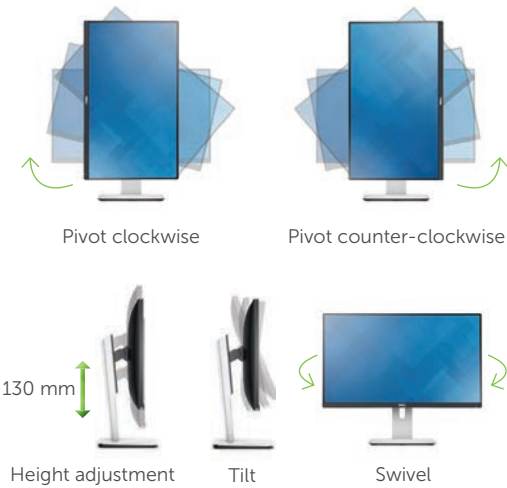

Fully adjustable monitor offers multiple ways to adjust to your preferred viewing position:

Connectors

- A AC power
- B Dell Soundbar mounting slots
- C DisplayPort (in)
- D Mini DisplayPort
- E DisplayPort (out)
- F HDMI (MHL)
- G Audio line-out
- H USB upstream
- I USB downstream
- J Stand lock feature

Key benefits of Dell UltraSharp 24 Monitor | U2414H

U2414H	Key benefits
23.8" VIS	Expansive screen
Ultra-thin bezel**	Seamless view enables beautiful multi-monitor set-ups
4 USB 3.0² ports	Easily connect multiple accessories and charge and power USB charging devices²
DisplayPort 1.2¹	Supports daisy chaining
HDMI (MHL) connector	Enjoy content from your mobile devices (tablets, smartphones) with MHL

What's in the box?

Monitor; stand; cable cover; power cord; drivers and documentation media; Product and safety information guide; Quick Setup Guide; Dell Display Manager software; Cables: USB 3.0 upstream, Mini-DP/DP.

*Registered in US and Canada only.

**Bezel and black screen border.

¹ DisplayPort 1.2 — Supports High Bit Rate 2 (HBR2) and Multi-stream transport (MST). U2414H does not support fast AUX transaction, 3D stereo transport and HBR (High bit rate) audio.

² Including a high current USB 3.0 port behind the monitor panel which supplies twice the power for charging and powering BC 1.2 compatible devices.

Dell UltraSharp 24 Monitor | U2414H (23.8", 60.5 cm VIS)