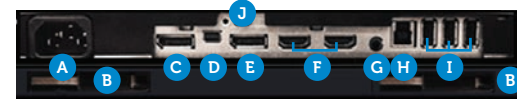

Connectors

- A AC power
- B Dell Soundbar mounting slots
- C DisplayPort (in)
- D Mini DisplayPort
- E DisplayPort (out)
- F HDMI (MHL)
- G Audio line-out
- H USB upstream
- I USB downstream
- J Stand lock feature

Key benefits of Dell UltraSharp 24 Monitor | U2414H

U2414H	Key benefits
23.8" VIS	Expansive screen
Ultra-thin bezel**	Seamless view enables beautiful multi-monitor set-ups
4 USB 3.0² ports	Easily connect multiple accessories and charge and power USB charging devices²
DisplayPort 1.2¹	Supports daisy chaining
HDMI (MHL) connector	Enjoy content from your mobile devices (tablets, smartphones) with MHL

What's in the box?

Monitor; stand; cable cover; power cord; drivers and documentation media; Product and safety information guide; Quick Setup Guide; Dell Display Manager software; Cables: USB 3.0 upstream, Mini-DP/DP.