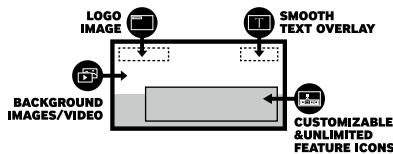

A Tailored Home Menu

Each Samsung hospitality display includes an intuitive, customizable home menu that streamlines content exchange between hotels and guests. Content managers can easily incorporate images, logos and feature icons specific to guest needs, and which reinforce special offers and hotel branding