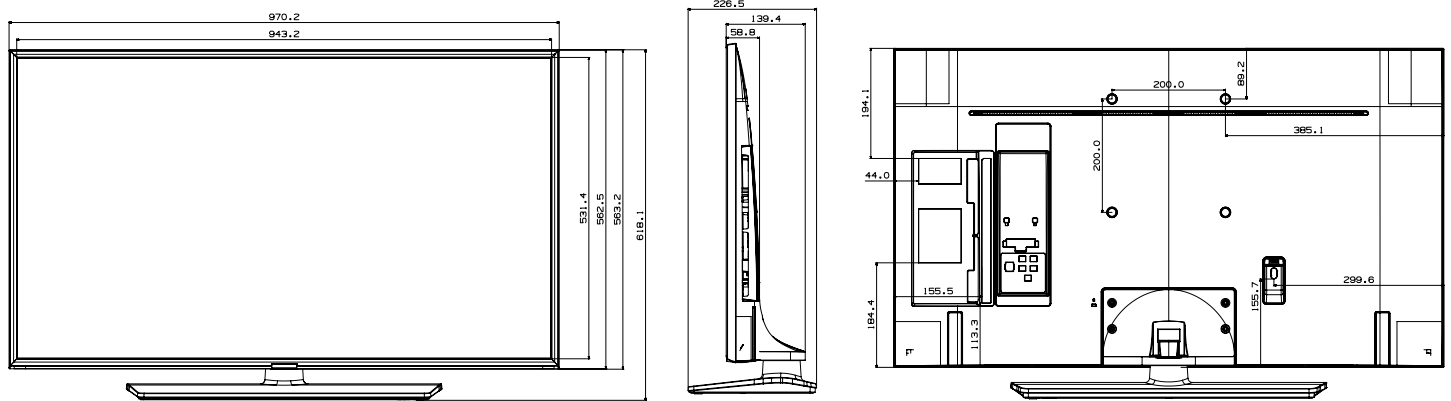

Specifications

HG43AJ690UK

1. 1
2. 2
3. 3
4. 4
5. 5
6. 6
7. 7
8. 8
9. 9
10. 10

HOSPITALITY TV

DATA

11

RJP

VOL-CTRL

13

14

Manufactured under license from Dolby Laboratories. Dolby, Dolby Audio, and the double-D symbol are trademarks of Dolby Laboratories.

HDMI

PS BN64-04083B-00

Connectors

1. USB(5V 0.5A)
2. USB (HDD 5V 1A)
3. DIGITAL AUDIO OUT(OPTICAL)
4. HDMI IN 3(ARC)
5. HDMI IN2
6. HDMI IN1
7. LAN
8. AV IN
9. COMPONENT IN
10. ANT IN
11. DATA
12. RJP
13. VARIABLE AUDIO OUT
14. VOL-CTRL