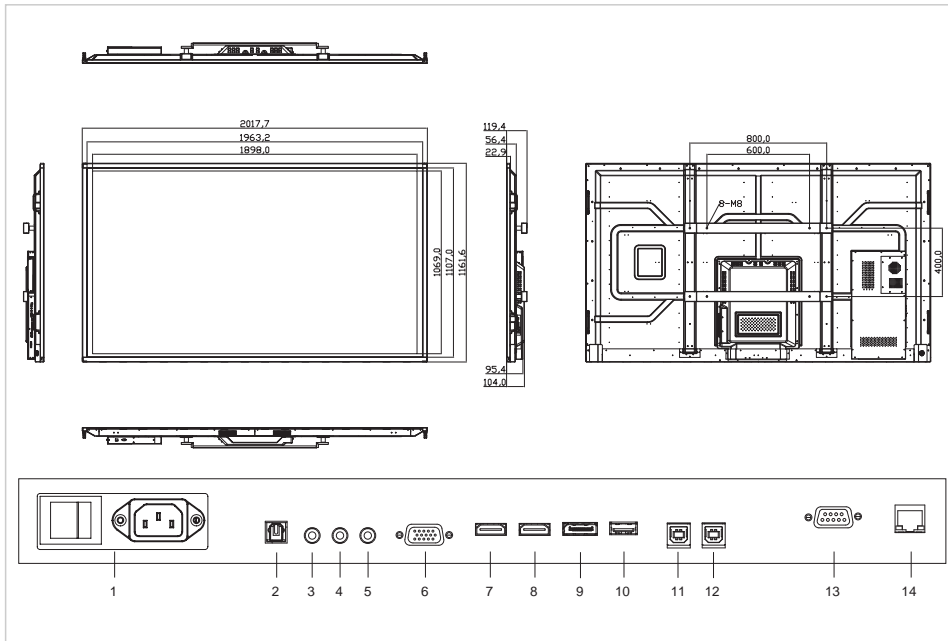

1	Power
2	SPDIF
3	Audio out
4	IR extender
5	PC audio in
6	VGA (PC)
7	HDMI 2
8	HDMI 1
9	DisplayPort
10	Service USB port
11	Touch USB 2
12	Touch USB 1
13	RS232
14	Ethernet

Specifications

Article dimensions	2018 x 1162 x 119 (mm)
Bezel width	27 mm
HD type	4K Ultra HD
Viewing angle	H: 178° / V: 178°
Display diagonal	86 "
Display brightness	350 cd/m²
Contrast ratio typical / dynamic	1200 / 5000 (:1 / :1)
Response time	8 ms
Display number of colours	1.073 billion colours
Display resolution / refresh rate	3840 x 2160 / 60 (px / fps)
Ops slot	Yes
Fanless	Yes
Display control	RS-232C, Keypad, IR remote controller, Ethernet
Automatic brightness adjustment	Yes
Speaker	2x10W@4Ω
Mounting interface	600x400, M8
Power / Sleep / Standby	380 / - / 0.5 (W)
Durability / Lifespan	16/7 / - (Hours)
Input connectors	HDMI 2.0 (2x), DisplayPort 1.2, VGA, PC audio-in, IR extender
Output connectors	Audio-out, SPDIF audio-out
Touch operation	2mm passive stylus, Finger, Glove, Stylus, Palm
Number of touch points	20
Driver	Win: plug and play (optional driver) / Mac: driver
Package contents	e-Screen, Remote control unit, Quick setup guide, IR extender, USB flash drive, EasyFix Cable Clips, HDMI cable, USB cable, 2mm stylus, Stylus
Supported OS	Windows 10, Windows 8.1, Windows 8, Windows 7, Mac OSX
Product warranty	5 Years

Logistics

Quantity	1
Packing dimensions	275 x 2170 x 1295 (mm)