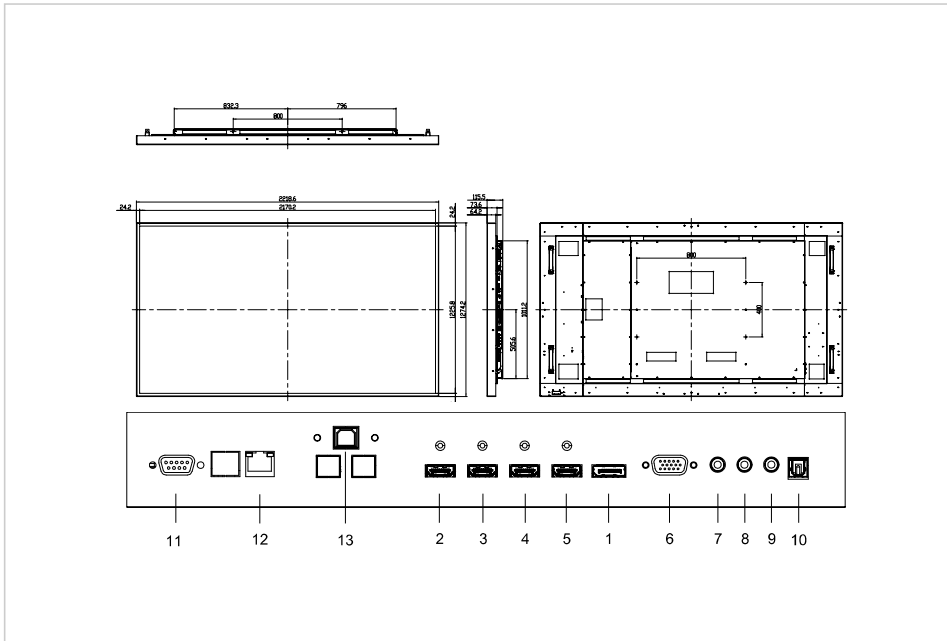

1	USB 3.0 (for OPS)
2	RS232
3	Ethernet
4	OPS slot
5	DisplayPort 1.2
6	HDMI 1.4
7	HDMI 1.4
8	HDMI 1.4
9	HDMI 1.4
10	VGA (PC)
11	PC audio in
12	IR extender
13	Line out
14	SPDIF
15	Touch USB
16	Power switch
17	Power cord input
18	USB 2.0 (for OPS)
19	USB 2.0 (for OPS)

Specifications

Article dimensions	2219 x 1274 x 115.5 (mm)
Bezel size	24.2 mm
Viewing angle max	H: 178 ° / V: 178 °
Size diagonal	98 inch
Brightness	500 cd/m²
Response time	8 ms
Supported colours	1.06 Billion
Video resolution / refresh rate	3840 x 2160 / 120 (px / Hz)
Input resolution / refresh rate	3840 x 2160 / 60 (px / Hz)
Ops slot	Yes
Fanless design	Yes
Display control	IR remote controller, Keypad, RS-232C
Automatic brightness adjustment	Yes
Speaker	2x10W@4Ω HQ
Power / Sleep / Standby	610 / - / 0.5 (Watt)
Durability / Lifespan	24/7 / - (hours)
Input connectors	DisplayPort, HDMI (4x), VGA, USB-A (3x), PC audio-in, IR extender
Output connectors	SPDIF audio-out, Audio-out
Touch technology	High Resolution Infrared
Touch operation	Finger, Stylus, Glove
Number of touch points	12
Driver	Win: plug and play (optional driver) / Mac: driver
Supported OS	Linux, Mac OSX, Windows 10, Windows 7, Windows 8, Windows 8.1
Package contents	e-Screen, Remote control unit, Quick setup guide, Power cable, HDMI cable, USB cable, IR extender, Ergonomic stylus, USB flash drive
Product warranty	5 years

Logistics

Quantity	1
Packing dimensions	294 x 2363 x 1430 (mm)
Weight (gross/net)	162.00 kg / 143.00 kg