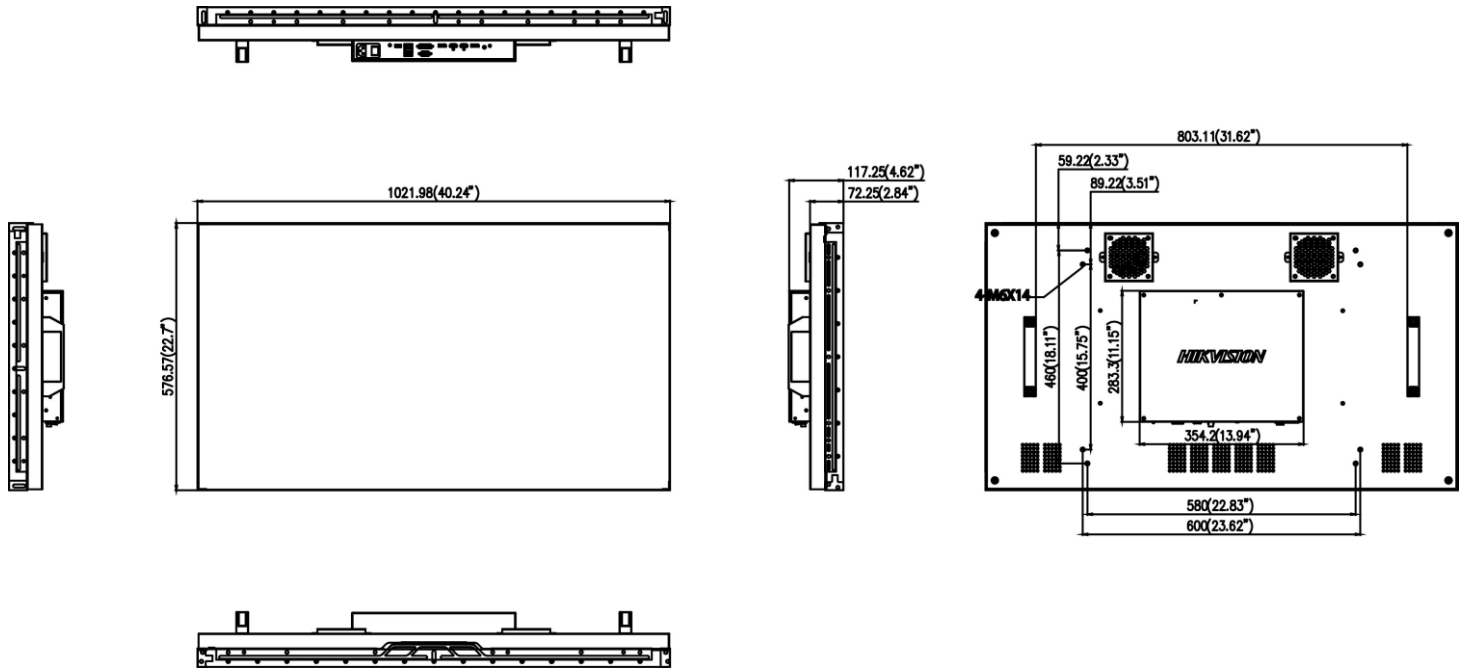

Dimension

Distributed by

HIKVISION®

Headquarters

No.555 Qianmo Road, Binjiang District,
Hangzhou 310051, China
T +86-571-8807-5998
overseasbusiness@hikvision.com

Hikvision USA
T +1-909-895-0400
sales.usa@hikvision.com

Hikvision Australia
T +61-2-8599-4233
salesau@hikvision.com

Hikvision India
T +91-22-28469900
sales@pramahikvision.com

Hikvision Canada
T +1-866-200-6690
sales.canada@hikvision.com

Hikvision Thailand
T +662-275-9949

Hikvision Europe
T +31-23-5542770
sales.eu@hikvision.com

Hikvision Italy
T +39-0438-6902
info.it@hikvision.com

Hikvision Brazil
T +55 11 3318-0050
Latam.support@hikvision.com

Hikvision Turkey
T +90 (216)521 7070- 7074
sales.tr@hikvision.com

Hikvision Malaysia
T +601-7652-2413

Hikvision UK & Ireland
T +01628-902140
sales.uk@hikvision.com

Hikvision South Africa
Tel: +27 (10) 0351172
sale.africa@hikvision.com

Hikvision France
T +33(0)1-85-330-450
info.fr@hikvision.com

Hikvision Kazakhstan
T +7-727-9730667
nikia.panfilov@hikvision.ru

Hikvision Vietnam
T +84-974270888

Hikvision UAE
T +971-4-4432090
salesme@hikvision.com

Hikvision Singapore
T +65-6684-4718
sg@hikvision.com

Hikvision Spain
T +34-91-737-16-55
info.es@hikvision.com

Hikvision Tashkent
T +99-87-1238-9438
uzb@hikvision.ru

Hikvision Hong Kong
T +852-2151-1761

Hikvision Russia
T +7-495-669-67-99
saleru@hikvision.com

Hikvision Korea
T +82-(0)31-731-8817
sales.korea@hikvision.com

Hikvision Poland
T +48-22-460-01-50
info.pl@hikvision.com

Hikvision Indonesia
T +62-21-2933759
Sales.Indonesia@hikvision.com

Hikvision Colombia
sales.colombia@hikvision.com