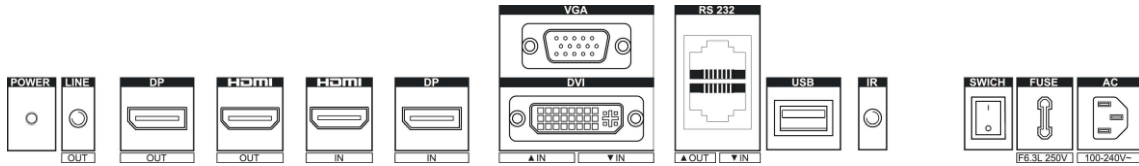

Physical Interface

Interface	Description	Interface	Description
POWER	Power indicator	DVI IN	DVI-I input interface for digital signals
LINE OUT	Audio output interface for analog signals	RS 232 OUT	Serial loopback output interface
DP OUT	DP output interface for digital signals	RS 232 IN	Serial input interface
HDMI OUT	HDMI output interface for digital signals	USB	USB interface
HDMI IN	HDMI input interface for digital signals	IR	IR input interface
DP IN	DP input interface for digital signals	SWITCH	Switch button
VGA IN	VGA input interface for analog signals	-	-