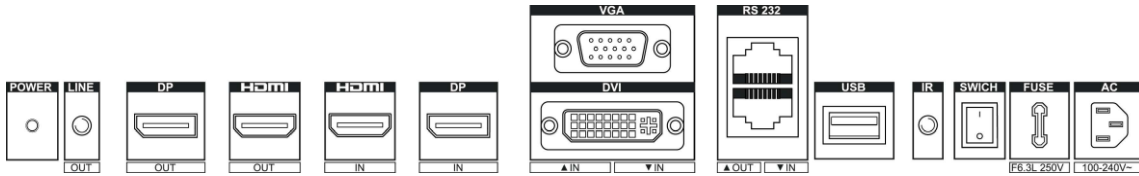

▪ **Physical Interface**

Interface	Description	Interface	Description
POWER	Power indicator	DVI IN	DVI-I input interface for digital signals
LINE OUT	Audio output interface for analog signals	RS 232 OUT	Serial loopback output interface
DP OUT	DP output interface for digital signals	RS 232 IN	Serial input interface
HDMI OUT	HDMI output interface for digital signals	USB	USB interface
HDMI IN	HDMI input interface for digital signals	IR	IR input interface
DP IN	DP input interface for digital signals	SWITCH	Switch button
VGA IN	VGA input interface for analog signals	-	-