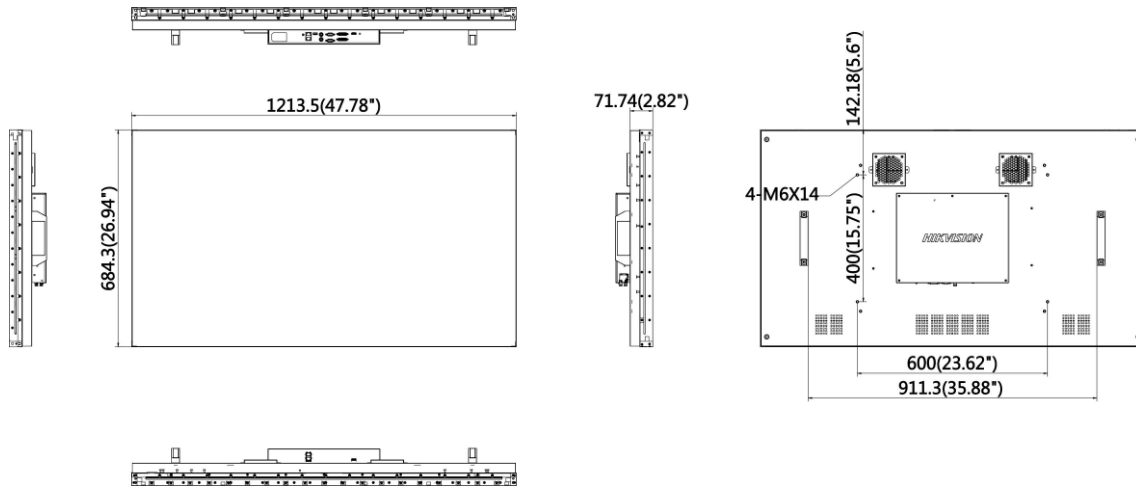

Dimension

Distributed by

HIKVISION®

Headquarters

No.555 Qianmo Road, Binjiang District,
Hangzhou 310051, China
T +86-571-8807-5998
overseasbusiness@hikvision.com

Hikvision USA
T +1-909-895-0400
sales.usa@hikvision.com

Hikvision Australia
T +61-2-8599-4233
salesau@hikvision.com

Hikvision India
T +91-22-28469900
sales@pramahikvision.com

Hikvision Canada
T +1-866-200-6690
sales.canada@hikvision.com

Hikvision Thailand
T +662-275-9949

Hikvision Europe
T +31-23-5542770
sales.eu@hikvision.com

Hikvision Italy
T +39-0438-6902
info.it@hikvision.com

Hikvision Brazil
T +55 11 3318-0050
Latam.support@hikvision.com

Hikvision Turkey
T +90 (216)521 7070- 7074
sales.tr@hikvision.com

Hikvision Malaysia
T +601-7652-2413

Hikvision UK & Ireland
T +01628-902140
sales.uk@hikvision.com

Hikvision South Africa
Tel: +27 (10) 0351172
sale.africa@hikvision.com

Hikvision France
T +33(0)1-85-330-450
info.fr@hikvision.com

Hikvision Kazakhstan
T +7-727-9730667
nikia.panfilov@hikvision.ru

Hikvision Vietnam
T +84-974270888

Hikvision UAE
T +971-4-4432090
salesme@hikvision.com

Hikvision Singapore
T +65-6684-4718
sg@hikvision.com

Hikvision Spain
T +34-91-737-16-55
info.es@hikvision.com

Hikvision Tashkent
T +99-87-1238-9438
uzb@hikvision.ru

Hikvision Hong Kong
T +852-2151-1761

Hikvision Russia
T +7-495-669-67-99
saleru@hikvision.com

Hikvision Korea
T +82-(0)31-731-8817
sales.korea@hikvision.com

Hikvision Poland
T +48-22-460-01-50
info.pl@hikvision.com

Hikvision Indonesia
T +62-21-2933759
Sales.Indonesia@hikvision.com

Hikvision Colombia
sales.colombia@hikvision.com