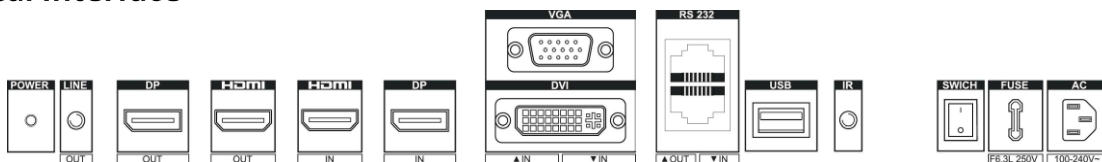

▪ Physical Interface

Interface	Description	Interface	Description
POWER	Power indicator	DVI IN	DVI-I input interface for digital signals
LINE OUT	Audio output interface for analog signals	RS 232 OUT	Serial loopback output interface
DP OUT	DP output interface for digital signals	RS 232 IN	Serial input interface