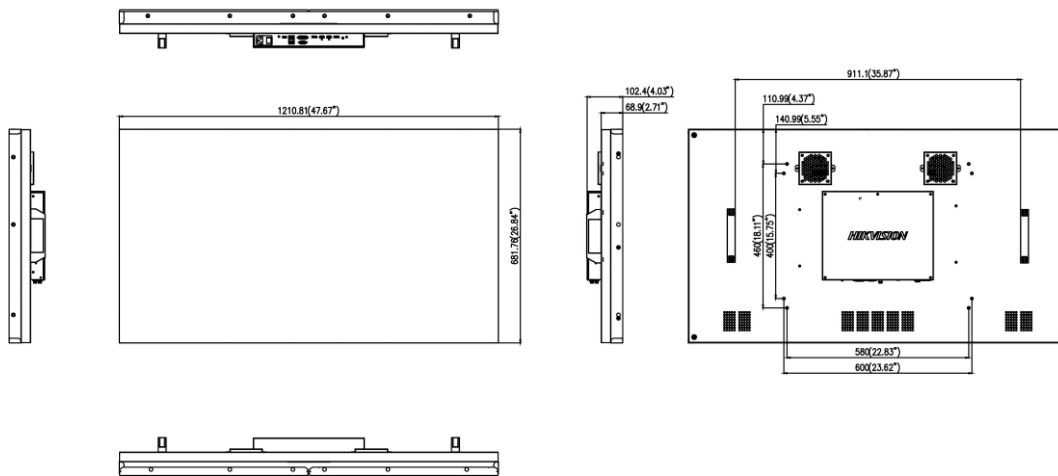

▪ Specification

Model		DS-D2055HR-G/C
Product Model	Product Model	DS-D2055HR-G/C
Display	Screen Size	55 inch
	Active Display Area	1209.63 (H) mm × 680.34 (V) mm
	Backlight	Direct-lit LED backlight
	Pixel Pitch	0.63 mm
	Physical Seam	0.88 mm
	Bezel Width	0.44 mm (top/left), 0.44 mm (bottom/right)
	Resolution	1920 × 1080@60 Hz (downward compatible)
	Brightness	700 cd/m ²
	Viewing Angle	Horizontal 178°, vertical 178°
	Color Depth	10 bit, 1.07 B
	Contrast Ratio	1100:1
	Response Time	8 ms
	Color Gamut	72% NTSC
	Intelligent Auto Calibration	Supported
Surface Treatment	Haze 28%, 2H	
Interface	Video & Audio Input	VGA × 1, HDMI × 1, DVI × 1, DP × 1, USB × 1
	Video & Audio Output	DP × 1, HDMI × 1
	Control Interface	RS232 IN × 1, RS232 OUT × 1
Power	Power Supply	100-240 VAC, 50/60 Hz
	Power Consumption	< 220 W
	Standby Consumption	≤ 0.5 W
Working Environment	Working Temperature	0°C to 40°C (32°F to 104°F)
	Working Humidity	10% to 90% RH (non-condensing)
	Storage Temperature	-20°C to 60°C (-4°F to 140°F)
	Storage Humidity	10% to 90% RH (non-condensing)
General	Casing Material	SECC
	VESA	600 (H) mm × 400 (V) mm
	Product Dimension (W × H × D)	1210.81 mm × 681.76 mm × 68.9 mm (47.67" × 26.84" × 2.71")
	Package Dimension (W × H × D)	Carton with two displays: 1404 mm × 910 mm × 464 mm (55.28" × 35.83" × 18.27") Carton with a single display: 1404 mm × 910 mm × 464 mm (55.28" × 35.83" × 18.27")
	Net Weight	27.46 ± 0.5 Kg (60.54 ± 1.1 lb) for single display
	Gross Weight	Carton with two displays: 71.05 ± 0.5 Kg (156.64 ± 1.1 lb) Carton with a single display: 38.97 ± 0.5 Kg (85.91 ± 1.1 lb)
	Packing List	LCD display × 1, power cable × 1, network cable × 1, screw × 4, remote control × 1, IR receiver × 1, CD-ROM × 1, RS-232 converter × 1, quick start guide × 1

	signals		
HDMI IN	HDMI input interface for digital signals	IR	IR input interface
DP IN	DP input interface for digital signals	SWITCH	Switch button
VGA IN	VGA input interface for analog signals	-	-

Dimension