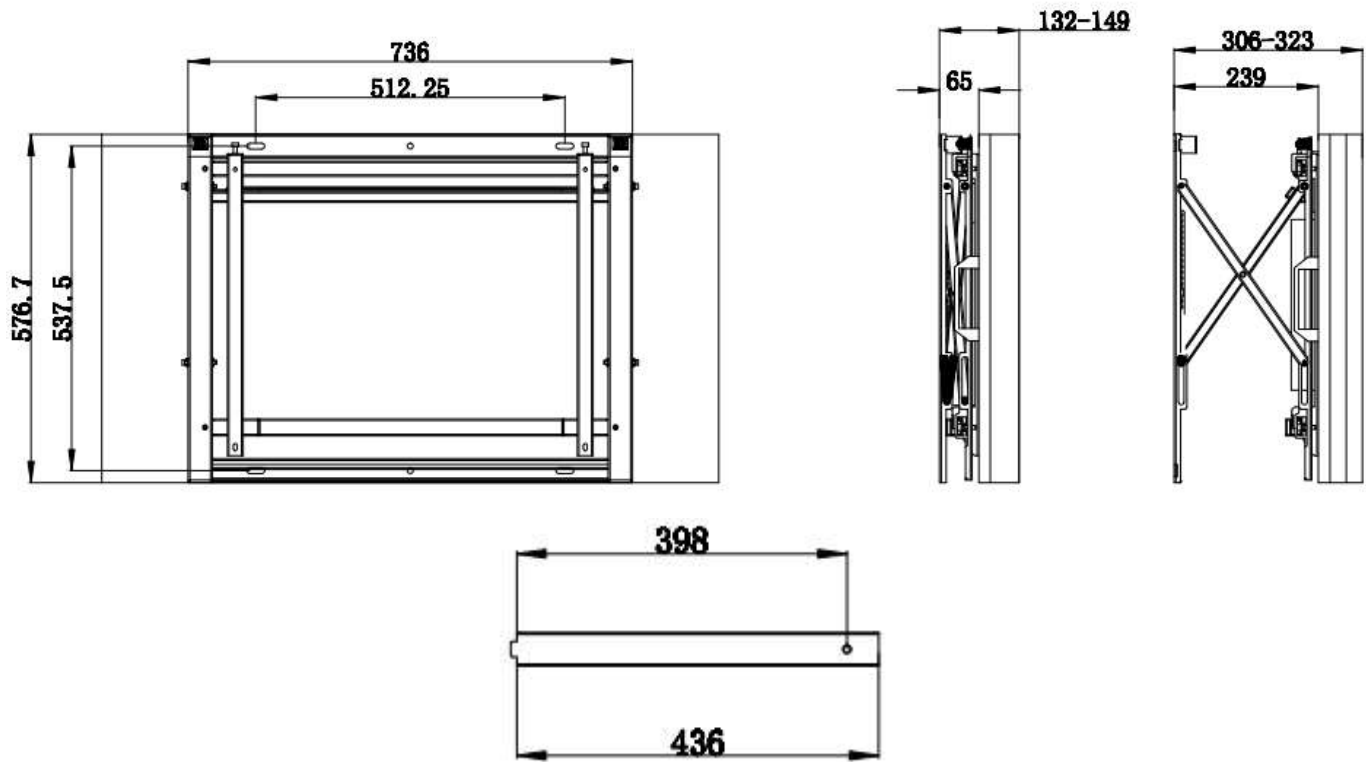

DS-DN4601W

46" LCD Display Unit Front-maintenance Wall-mounted Bracket

Key Features

- Front-maintenance Wall-mounted Bracket for 46" LCD Screen
- Solid Steel structure, Prevent screen bend or twist
- Cold-rolled Steel Plate(SPCC)

Specification

Name	DS-DN4601W
Appearance	Hikvision Black
Material	Cold-rolled Steel Plate(SPCC)
Dimension(WxHxD)	736mmx576.5mmx65-239mm
Weight	7.5Kg

Order Model and Code:

DS-DN4601W | 190144369

Dimensions