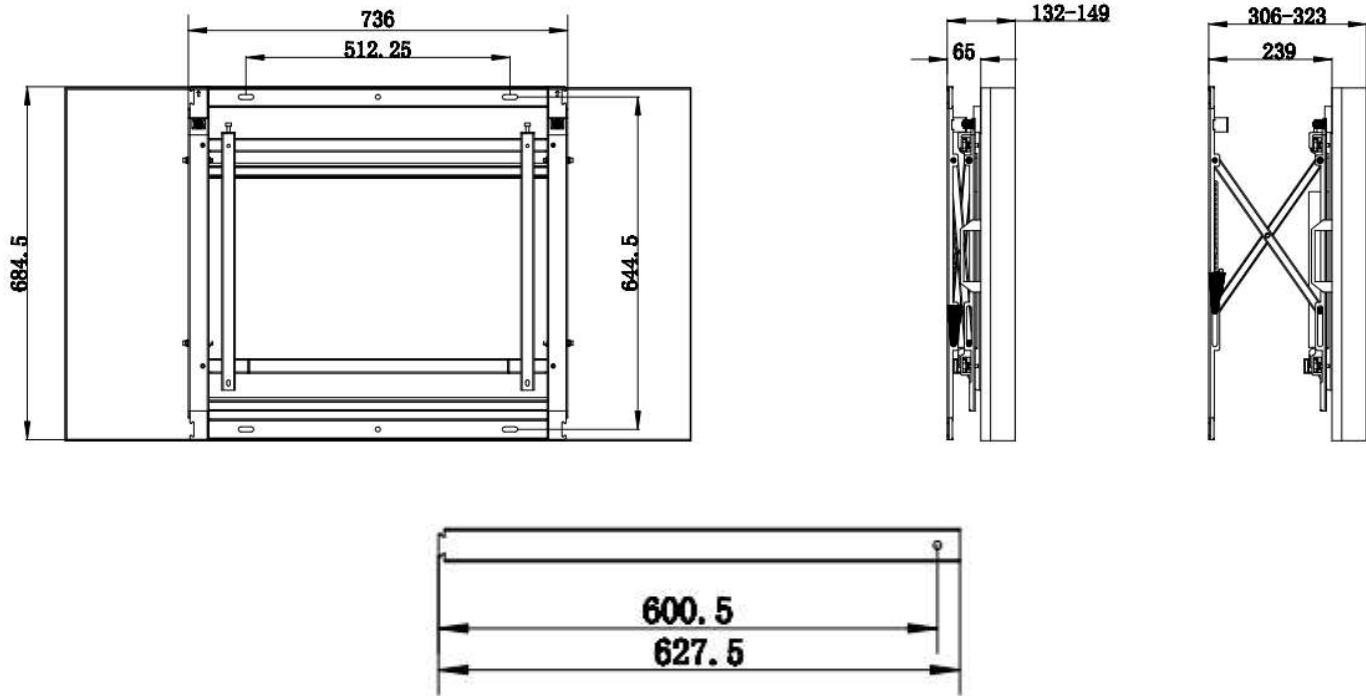

DS-DN5501W

55" LCD Display Unit Front-maintenance Wall-mounted Bracket

Key Features

- Front-maintenance Wall-mounted Bracket for 55" LCD Screen
- Solid Steel structure, Prevent screen bend or twist
- Cold-rolled Steel Plate(SPCC)

Specification

Name	DS-DN5501W
Appearance	Hikvision Black
Material	Cold-rolled Steel Plate(SPCC)
Dimension(WxHxD)	736mmx684.5mmx65-239mm
Weight	8Kg

Order Model and Code:

DS-DN5501W | 190144366

Dimensions

Suitable LCD Display Unit Model