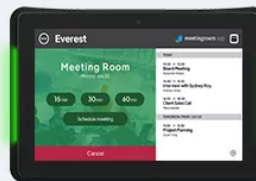

Its simple, elegant and smart. Shows new and coming bookings on-screen and easy to use.

**Simply effective!**

## 10-POINT CAPACITIVE TOUCH

Features multi-gesture, super-responsive design with stable operations.

## WHERE IT CAN BE USED?

DMInteract's Room Managers can be used in various places. Whether it is conference booking, patient monitoring,

Commercial  
Display

Booking  
Conference

Patient  
Monitoring

Smart Screen

Entertainment  
Tablet

Restaurant  
Ordering

smart screen display on stand, as an entertainment tablet, commercial display and even for restaurant ordering.

DMInteract's Room Manager runs all these operations smoothly packed with international standard POE power supply. Which means there is no need to connect any additional power supply to run it.