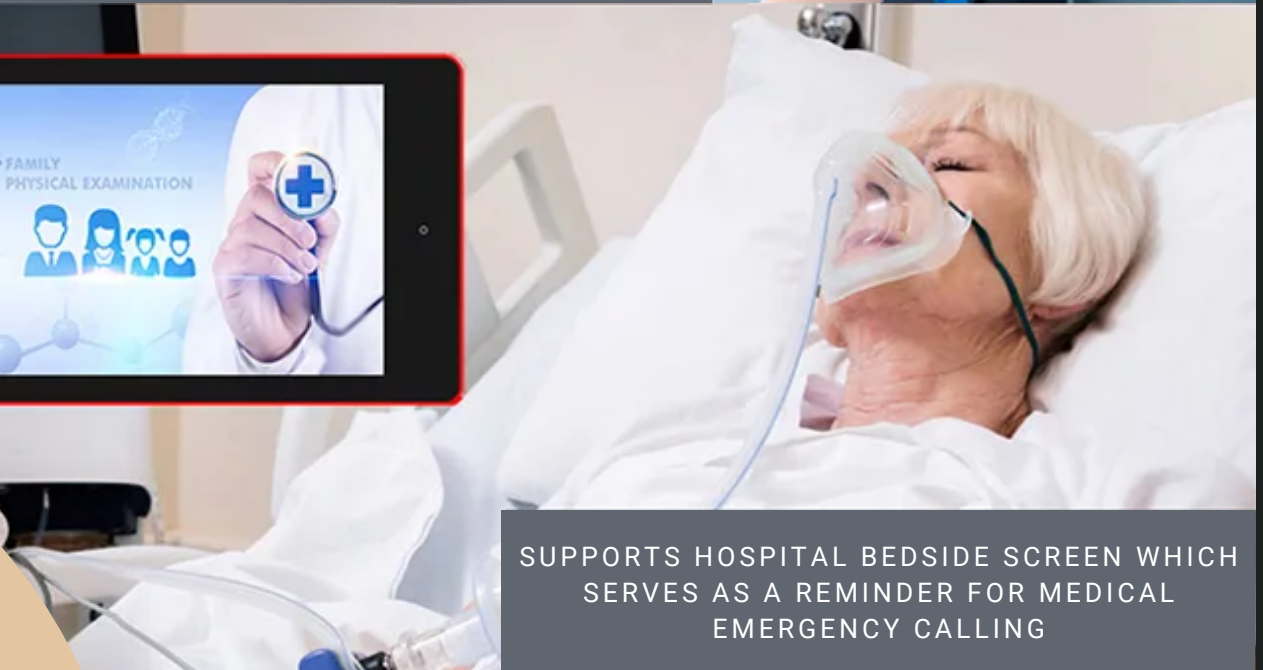

SUPPORTS HOSPITAL BEDSIDE SCREEN WHICH SERVES AS A REMINDER FOR MEDICAL EMERGENCY CALLING