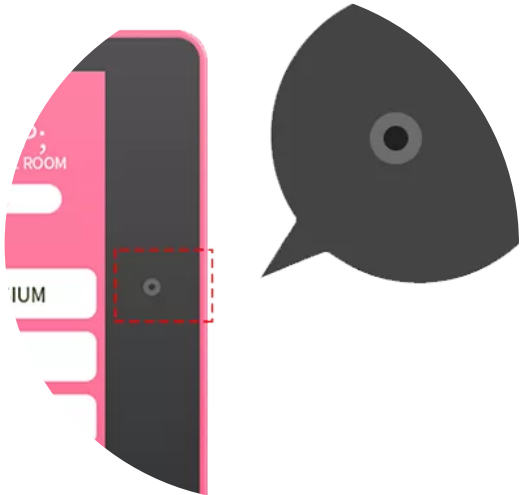

## KEY FEATURES

Quad-core  
Rockchip CPU

Four-sided  
With LED light

Light colors  
Controllable

A+ screen

Wall-mounted

POE powered

Entertainment  
Tablet

Restaurant  
Ordering

smart screen display on stand, as an entertainment tablet, commercial display and even for restaurant ordering.

DMInteract's Room Manager runs all these operations smoothly packed with international standard POE power supply. Which means there is no need to connect any additional power supply to run it.

## CAM ON THE SIDE

DMInteract's Room Manager features a camera on which is three-dimensional and beautifully capture all details.

## WALL MOUNTED ANTI-THEFT DESIGN

DMInteract's Room Manager has a VESA mount stand through which the room manager can be securely fastened to keep steady.

BEST FOR MEETING & CONFERENCE APPOINTMENTS WITH VARIOUS PRE-INSTALLED APPS.