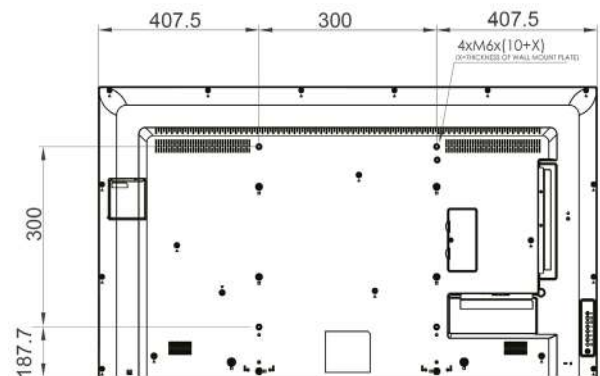

## DIMENSIONS IN MM

**55"** | 1241 x 714.5 x 66 mm  
20.5 kg

More information can be found at [www.hisense-b2b.com](http://www.hisense-b2b.com)