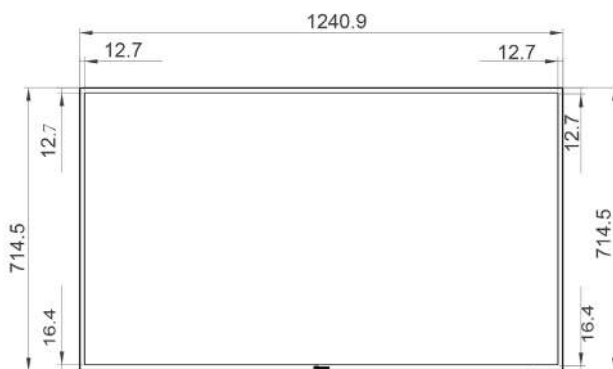

## DIMENSIONS IN MM

**55"** | 1241 x 714.5 x 66 mm  
20.5 kg

More information can be found at [www.hisense-b2b.com](http://www.hisense-b2b.com)