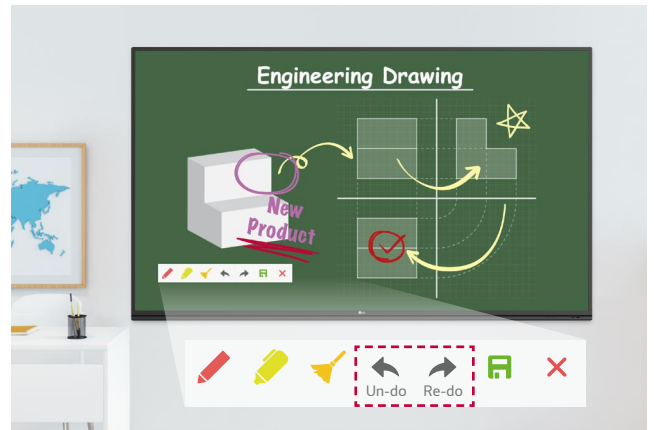

Annotation Upgrade

At annotation tool mode, 'Un-do' and 'Re-do' functions provide enhanced user experience. (Annotation tool can be used on any source.)

* Un-do : Moves one step back
Re-do : Moves one step forward