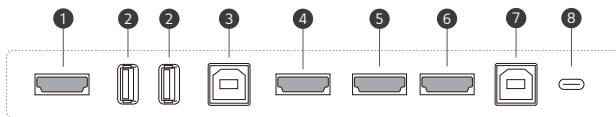

* The availability of the "ConnectedCare" service differs by region, so please contact the LG sales representative in your region for more details.

* All images are intended to help you understand, and there may be some differences in practical use.

PRODUCT INFORMATION

* 98 inch

TR3PJ Series

Display	Inch	98" / 86" / 75" / 65"
	Resolution	3,840 × 2,160 (UHD)
	Resolution (Android)	3,840 × 2,160 (UHD)
	Brightness (w/ Glass)	450 nit (Max.), 350 nit (Typ.)
	Brightness (w/o Glass)	490 nit (Max.), 390 nit (Typ.)
Touch	Touch Type	IR
	Multi Touch Point	Max. 20 Points
Connectivity	Input	HDMI (3, HDCP 2.2/1.4), Audio In, RS-232C In, RJ45 (LAN), USB 3.0 Type A (4), USB 2.0 Type A, USB Type C (USB-PD, DP-Alt. Mode)
	Output	HDMI Out, Audio Out (1, (Optical) (SPDIF)), Touch USB (2), RJ45 (LAN)

DIMENSION

(unit: mm)

CONNECTIVITY

Side

- 1 HDMI OUT
- 2 USB 3.0
- 3 TOUCH 1
- 4 HDMI 1
- 5 HDMI 2
- 6 HDMI 3
- 7 TOUCH 2
- 8 USB Type-C
- 9 SPDIF

Bottom

- 9 USB 2.0
- 10 USB 2.0
- 11 VGA
- 12 AUDIO IN
- 13 LAN
- 14 RS232
- 15 AUDIO OUT
- 16 SWITCH
- 17 POWER