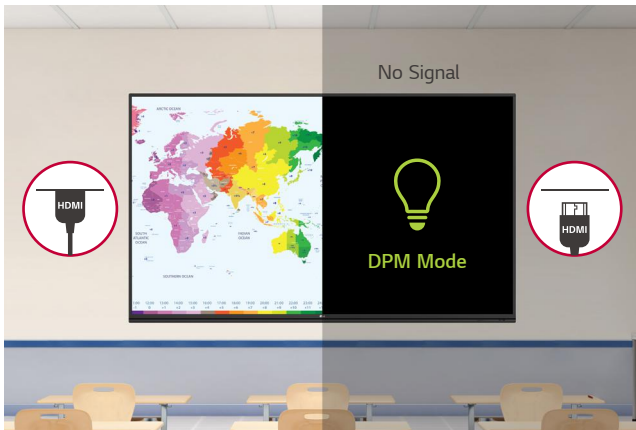

EASY CONNECTION & SHARING

ScreenShare Pro Upgrade

With the newly upgraded ScreenShare Pro, which enables to show a maximum of six shared screens or a file on a screen in real-time, it has enhanced usability by allowing users to share Chromecast, Airplay and Miracast mirroring on the same network.

* ScreenShare Pro is a Wi-Fi based software and supported by separated application.

** All devices should be connected within the same network.

Air Class

Air Class supports connecting up to 30 students and offers interactive classes by using mobile devices equipped with web browsers, providing a variety of tools such as voting, answering, and sharing project texts.

USER FRIENDLY EXPERIENCE

DPM (Display Power Management)

By activating DPM function, the display can be set to be on only when there is an input signal, which enables more efficient power management.

Annotation Upgrade