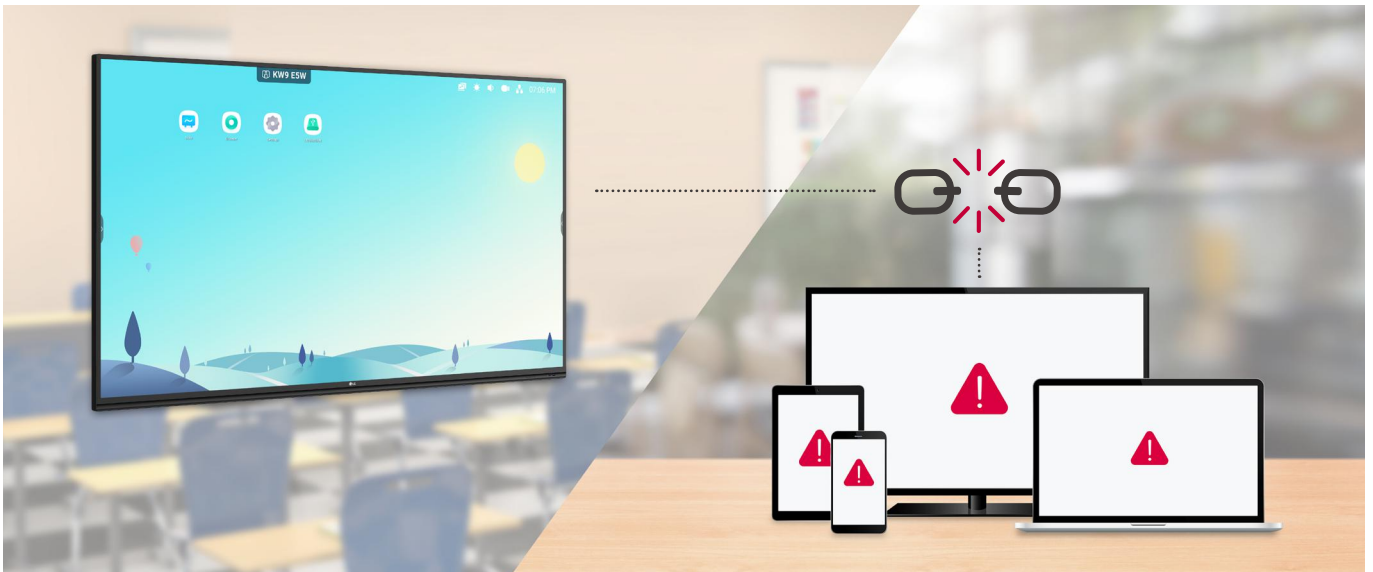

All-in-One

The TR3PJ series integrates both Android OS and Free apps into a high performance SoC, without a PC.

SECURITY & COMPATIBILITY

Secure Mode

Secured mode disables screen mirroring options for SSP (Screen Share Pro), which is an application that enables screen sharing between mobile devices and the display, to prevent any unauthorized contents to be shown via screen sharing functions in various devices.