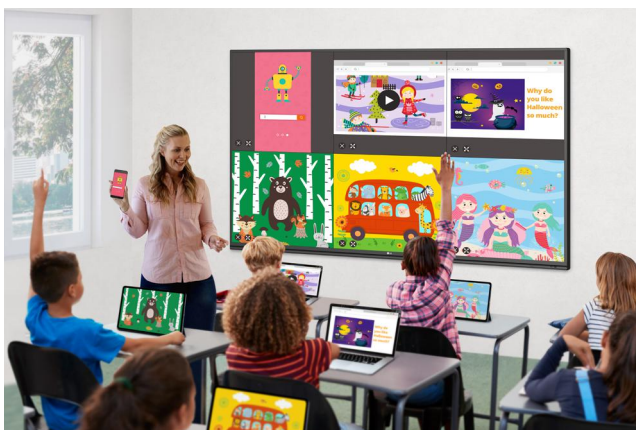

HDMI-out (RGB, Android, OPS)

GENUINE TOUCH & WRITING EXPERIENCE

Multi Touch & Writing

The TR3PJ series can simultaneously use up to 20 points of multi touch. This function offers a lifelike board writing experience and makes collaboration much easier.

EASY CONNECTION & SHARING

ScreenShare Pro Upgrade

With the newly upgraded ScreenShare Pro, which enables to show a maximum of six shared screens or a file on a screen in real-time, it has enhanced usability by allowing users to share Chromecast, Airplay and Miracast mirroring on the same network.

All-in-One

The TR3PJ series integrates both Android OS and Free apps into a high performance SoC, without a PC.

SECURITY & COMPATIBILITY

Secure Mode

Secured mode disables screen mirroring options for SSP (Screen Share Pro), which is an application that enables screen sharing between mobile devices and the display, to prevent any unauthorized contents to be shown via screen sharing functions in various devices.