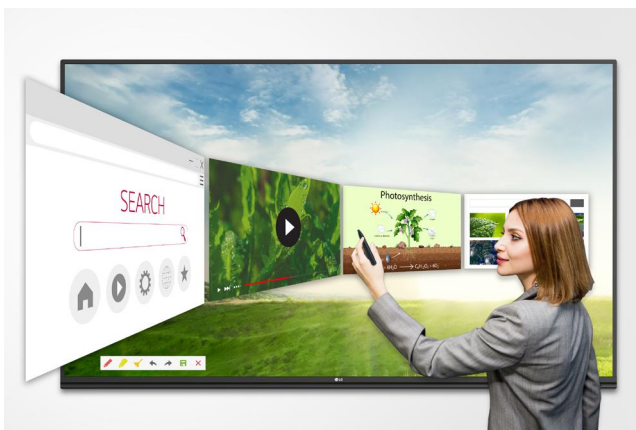

Web Browser

The TR3PJ series supports the web browser* in the Android OS**, so you can search the web easily and quickly, without connecting to an external desktop.

* Network-based Function
** The Android OS is updated to 9.0 ver.