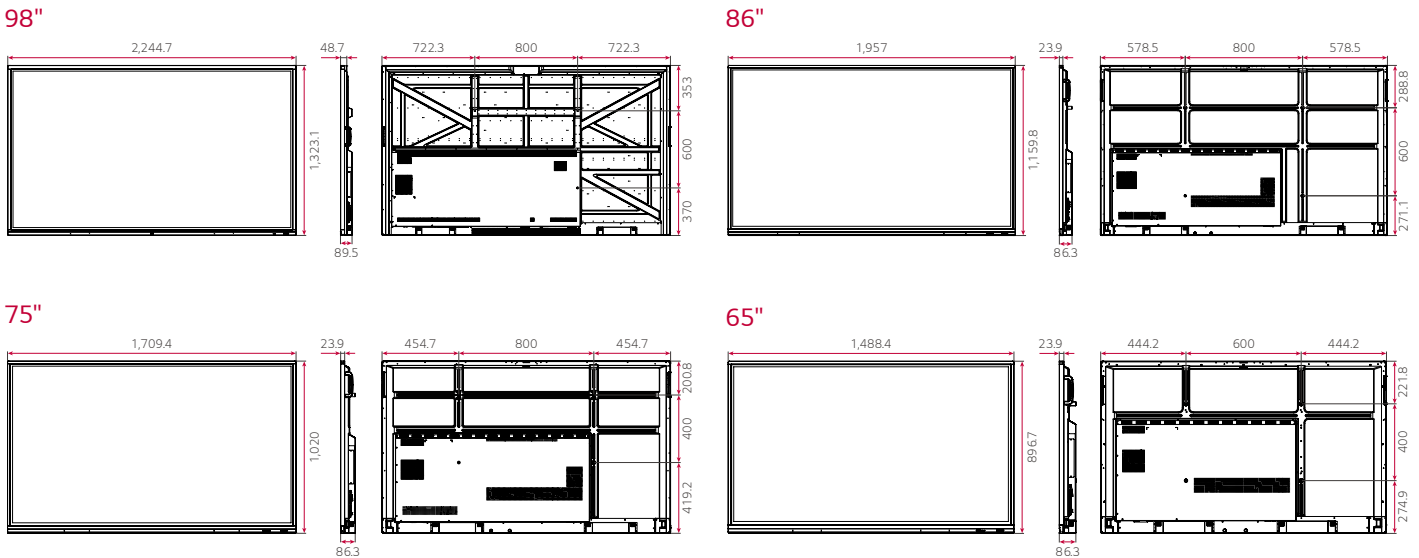

PRODUCT INFORMATION

* 98 inch

TR3PJ Series

Display	Inch	98" / 86" / 75" / 65"
	Resolution	3,840 × 2,160 (UHD)
	Resolution (Android)	3,840 × 2,160 (UHD)
	Brightness (w/ Glass)	450 nit (Max.), 350 nit (Typ.)
	Brightness (w/o Glass)	490 nit (Max.), 390 nit (Typ.)
Touch	Touch Type	IR
	Multi Touch Point	Max. 20 Points
Connectivity	Input	HDMI (3, HDCP 2.2/1.4), Audio In, RS-232C In, RJ45 (LAN), USB 3.0 Type A (4), USB 2.0 Type A, USB Type C (USB-PD, DP-Alt. Mode)
	Output	HDMI Out, Audio Out (1, (Optical) (SPDIF)), Touch USB (2), RJ45 (LAN)

DIMENSION

(unit: mm)

CONNECTIVITY

Side

- 1 HDMI OUT
- 2 USB 3.0
- 3 TOUCH 1
- 4 HDMI 1
- 5 HDMI 2
- 6 HDMI 3
- 7 TOUCH 2
- 8 USB Type-C
- 9 SPDIF

Bottom

- 9 USB 2.0
- 10 USB 2.0
- 11 VGA
- 12 AUDIO IN
- 13 LAN
- 14 RS232
- 15 AUDIO OUT
- 16 SWITCH
- 17 POWER