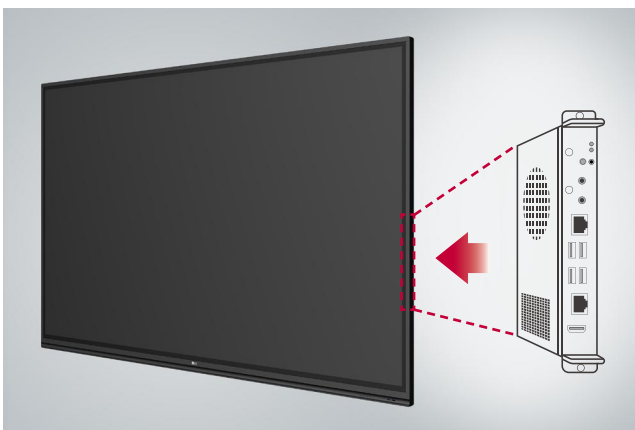

All-in-One

The TR3PJ series integrates both Android OS and Free apps into a high performance SoC, without a PC.

SECURITY & COMPATIBILITY

Secure Mode

Secured mode disables screen mirroring options for SSP (Screen Share Pro), which is an application that enables screen sharing between mobile devices and the display, to prevent any unauthorized contents to be shown via screen sharing functions in various devices.

Built-in OPS Slot

The TR3PJ series supports OPS slots, allowing you to easily and conveniently mount OPS desktop at the back of the interactive digital board with internal power delivery.

USB Block

The USB Block Mode that helps secure and prevent data from being copied into unauthorized devices in advance, which is essential for being used in space where security is critical.