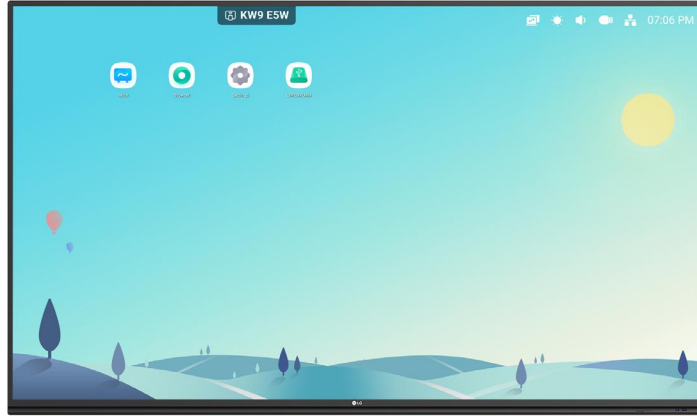

TR3PJ SERIES

Compatible with Various OS

- Android, iOS, Mac, Windows, Chrome

Wireless Screen Mirroring from / to Devices

- Two Way Communication
- Up to 6 Devices on Display
  - Direct Sharing Annotation & Files

Excellent Writing Experience

- Note Software Embedded
  - Nearly no Gap from Glass with Direct Bonding

Professional Annotation Tool

- Writing on any Sources
- Redo and Undo of Annotation

Embedded Android 9.0 OS

- Free Embedded Applications
- Note, Web Browser, Screen Share Pro

Enhanced Security

- Keep Your Contents to Be Secured with Secure Mode and USB Block Mode

TR3PJ SERIES FEATURES

4K Resolution (UHD) OSD (On Screen Display)

Multi Touch 20

Nearly No Air Gap

Energy Efficient (DPM, EU ErP Compatible)

Anti-glare / Tempered Glass

Screen Mirroring

OTA (Over the Air) CS only

Enhanced Security

Integrated Speaker and Wi-Fi Dongle

HDMI-out (RGB, Android, OPS)