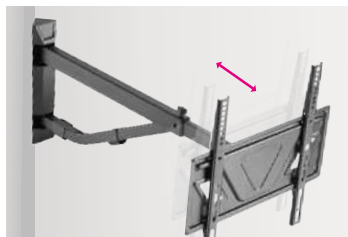

SH 406P

Telescoping Full Motion TV Wall Mount

Fits most 37"-80" flat & curved TVs

Fitting TV into a Limited Space while Getting Wider Viewing Angle, That's True!

Screen Size
37" ~ 80"

VESA Compatible
200x200 300x200
300x300 400x200
400x300 400x400
600x400

Weight Capacity
50kg/110lbs

Profile to Wall
**610-803mm/
24"-31.6"**

Tilt Range
+10° - -10°

Swivel Range
+90° - -90°

Screen Level
+3° - -3°

Cable Management

Curved TV

Freely Swivel Ability
Corner Mounted: +45°--45°
Flat Wall Mounted: +90°--90°.

Telescopic Extension Arm
gets maximum swivel and tilt for larger size TVs.

Decorative Covers
hide hardware for a modern appearance.

Cable Management
keeps everything organized.