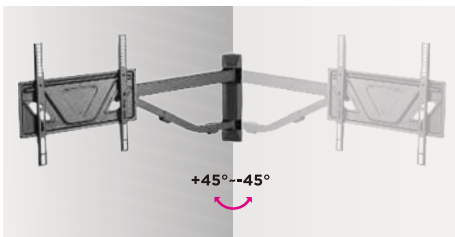

SH 406P

Telescoping Full Motion TV Wall Mount

Fits most 37"-80" flat & curved TVs

Fitting TV into a Limited Space while Getting Wider Viewing Angle, That's True!

Screen Size
37" ~ 80"

VESA Compatible
200x200 300x200
300x300 400x200
400x300 400x400
600x400

Weight Capacity
50kg/110lbs

Profile to Wall
**610-803mm/
24"-31.6"**

Tilt Range
+10° - -10°

Swivel Range
+90° - -90°

Screen Level
+3° - -3°

Cable Management

Curved TV

Freely Swivel Ability
Corner Mounted: +45°--45°
Flat Wall Mounted: +90°--90°.

Telescopic Extension Arm
gets maximum swivel and tilt for larger size TVs.

Decorative Covers
hide hardware for a modern appearance.

Cable Management
keeps everything organized.