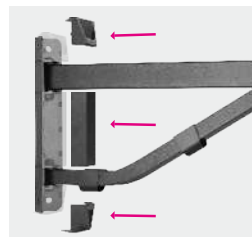

SH 406P

Telescoping Full Motion TV Wall Mount

Fits most 37"-80" flat & curved TVs

Fitting TV into a Limited Space while Getting Wider Viewing Angle, That's True!

Screen Size
37" ~ 80"

VESA Compatible
200x200 300x200
300x300 400x200
400x300 400x400
600x400

Weight Capacity
50kg/110lbs

Profile to Wall
**610-803mm/
24"-31.6"**

Tilt Range
+10° - -10°

Swivel Range
+90° - -90°

Screen Level
+3° - -3°

Cable Management

Curved TV

Freely Swivel Ability
Corner Mounted: +45°--45°
Flat Wall Mounted: +90°--90°.

Telescopic Extension Arm
gets maximum swivel and tilt for larger size TVs.

Decorative Covers
hide hardware for a modern appearance.

Cable Management
keeps everything organized.