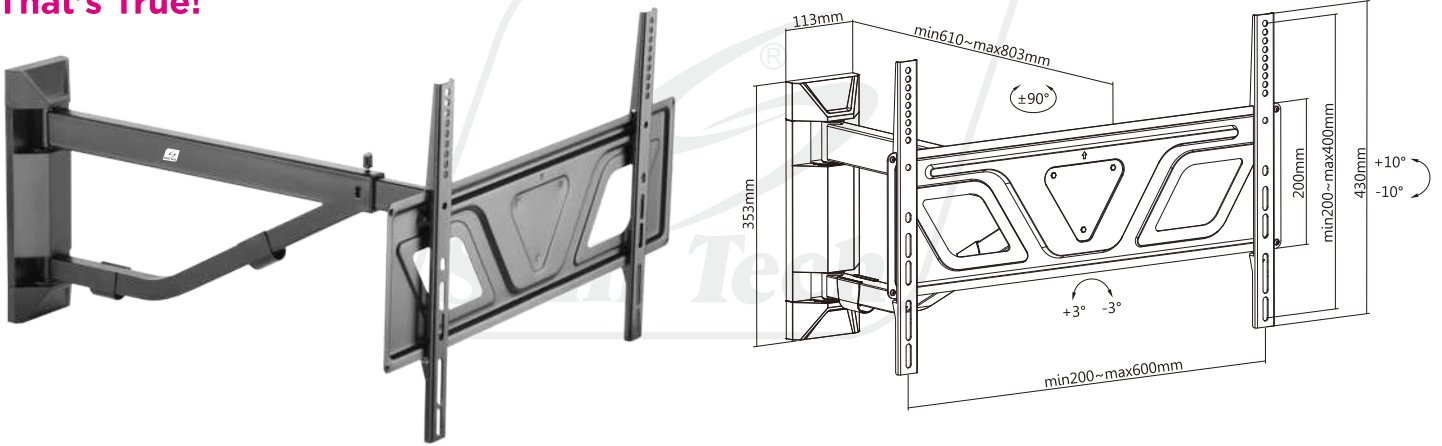

SH 406P

Telescoping Full Motion TV Wall Mount

Fits most 37"-80" flat & curved TVs

Fitting TV into a Limited Space while Getting Wider Viewing Angle, That's True!

Screen Size
37" ~ 80"

VESA Compatible
200x200 300x200
300x300 400x200
400x300 400x400
600x400

Weight Capacity
50kg/110lbs

Profile to Wall
**610-803mm/
24"-31.6"**

Tilt Range
+10° - -10°

Swivel Range
+90° - -90°

Screen Level
+3° - -3°

Cable Management

Curved TV

Freely Swivel Ability
Corner Mounted: +45°--45°
Flat Wall Mounted: +90°--90°.

Telescopic Extension Arm
gets maximum swivel and tilt for larger size TVs.

Decorative Covers
hide hardware for a modern appearance.

Cable Management
keeps everything organized.