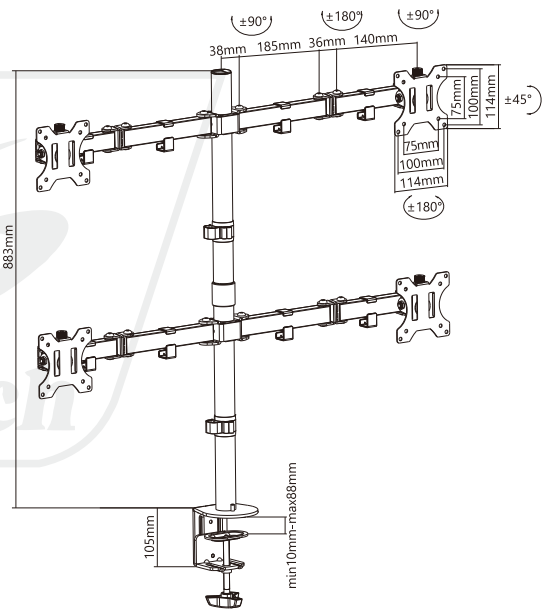

SH C404

Monitor Desk Mount

Fits most 13"-32" Monitors

**Also Fits
Curved Monitors**

- Screen Size**
13"-32"
- Weight Capacity**
8kg/17.6lbs
- Tilt Range**
+45° ~ -45°
- Swivel Range**
+90° ~ -90°
- Screen Rotation**
360°
- Cable Management**
- VESA Compatible**
75x75 100x100

Portrait and Landscape Orientation.

Individual Height Adjustment helps monitors to be perfectly aligned.

Clamp & Grommet Mounts Included mounts to most any style desktop.

Detachable VESA Plate enables easy installation.

Extended Arm and Free Rotated Double Joint more convenient to adjust and install.