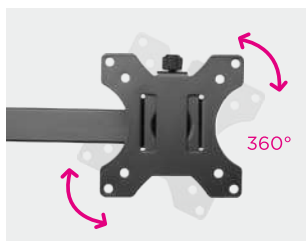

SH C404

Monitor Desk Mount

Fits most 13"-32" Monitors

**Also Fits
Curved Monitors**

- Screen Size**
13"-32"
- Weight Capacity**
8kg/17.6lbs
- Tilt Range**
+45° ~ -45°
- Swivel Range**
+90° ~ -90°
- Screen Rotation**
360°
- Cable Management**
- VESA Compatible**
75x75 100x100

Portrait and Landscape Orientation.

Individual Height Adjustment helps monitors to be perfectly aligned.

Clamp & Grommet Mounts Included mounts to most any style desktop.

Detachable VESA Plate enables easy installation.

Extended Arm and Free Rotated Double Joint more convenient to adjust and install.