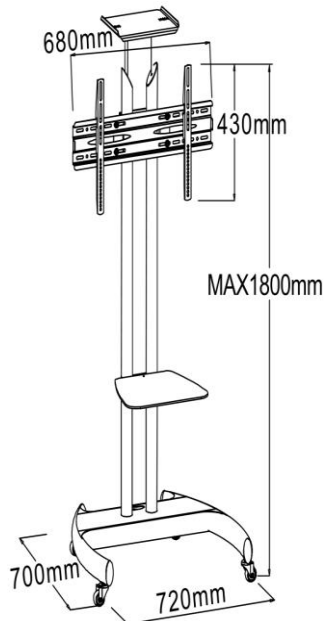

LCD/LED TV's Floor Stand

Specification	
Model	ATLFS-03S
Item	LCD/LED/Plasma TVs Trolley Cart
Suggested TV Size	26" ~ 70" LED/LCD/Plasma
Load Capacity	50Kgs (110lbs)
Applicable VESA	150*150, 200*100, 200*150, 200*200, 400*200, 400*400, 600*400MM
Bracket Profile	35MM
Bracket length	680MM
Bracket Width	430MM
Tilt Option	No
Swivel Option	No
Column Size	1650MM*Φ50MM
Column Type	Double Column/Pole/Tube
Height Adjustable	Yes
TV Mounting Height	1500MM
Maximum Height	1800MM
Camera Holder	Yes
Cable Management	Yes
DVD Rack	Black Tempered Glass
DVD Rack/Shelf Size	440*340mm
DVD Rack/Shelf Thickness	6MM
Wheel for Move	2 locking and 2 non-locking heavy duty casters
Base Size	700x720MM
Material	Steel,ABS
Steel thickness (Wall plate, VESA Plate, Arm)	1.5MM
Finishing	Powder Coating
Color	Black
Product Size	720*700*1800MM

Packaging Information	
Package	Brown box
Brown Box Dimension &Weight	780*750*140MM -18KG & 1700*200*80MM- 6KG
Pcs per Package	1Piece in 2 Cartons