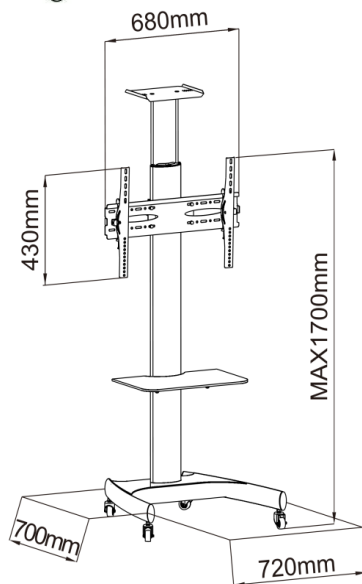

LCD/LED TV's Floor Stand

Specification	
Model	ATLFS-09B
Item	LCD/LED/Plasma TV's Trolley Cart
Suggested TV Size	26" ~ 70"
Load Capacity	50KGs (110lbs)
Applicable VESA	150*150, 200*100, 200*150, 200*200, 400*200, 400*400, 600*400MM
Bracket Profile	65MM
Bracket length	680MM
Bracket Width	430MM
Tilt	-15° ~ +15°
Swivel	No
Column Size	1500*160*60MM
Column Type	Silver Color Aluminum Tube of 155*60mm
Height-adjustable	Yes
Maximum Height	1700MM
Camera Holder	Yes
Camera Holder Size	300*225mm
DVD Rack	Yes
DVD Rack Type & Size	Type : Black Tempered Glass & Size : 540*340mm with 8MM width
Wheel	2 locking and 2 non-locking heavy duty casters
Cable Management	Yes
Base Size	700*720MM
Material	Steel, Aluminum, ABS
Steel thickness (Wall plate, VESA Plate, Arm)	1.5MM
Finishing	Powder Coating
Color	Black
Product Size	720*700*1862MM

Packaging Information	
Package	Brown box
Brown Box Dimension & Weight	780*750*140/1565*220*90MM& 16/8KG
Pcs per Package	0.5 PCS