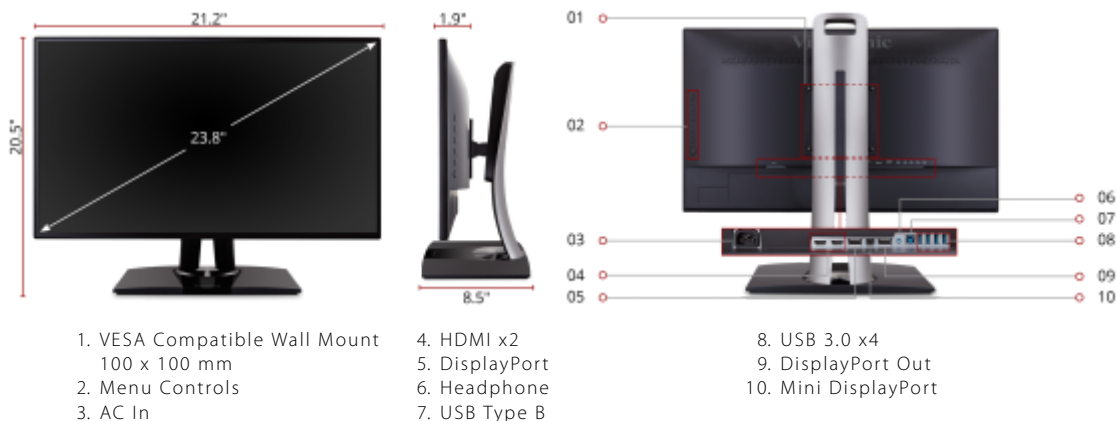

The ViewSonic® VP2468 is a 24" (23.8" viewable) Full HD monitor that delivers unmatched color accuracy crucial for professional applications. With an edge-to-edge SuperClear® IPS panel and one of the world's thinnest bezels, the VP2468 provides a sleek and frameless viewing experience ideal for multi-monitor setups. For simple, single-cable daisy chaining of multiple monitors, the VP2468 is equipped with future-proof DisplayPort technology, in addition to HDMI ports. What's more, with advanced ergonomic tilt, swivel, pivot, and height adjust features, this monitor provides a comfortable viewing experience and vivid images no matter your vantage point. To ensure precise, uniform color, each of our monitors is factory calibrated to deliver an amazing Delta E<2 value for superior color accuracy. An integrated color uniformity function ensures consistent chromaticity across the screen, while a 14-bit 3D look-up table generates a stunningly smooth palette of 4.39 trillion colors. Add to that 6-axis color adjustment functionality, and this monitor provides the ultimate color processing capability for professional applications. Hardware calibration is available with the optional ViewSonic Colorbration Kit, which allows you to quickly and easily calibrate the monitor for photography, graphic design, content creation, and other color-critical applications.

1. VESA Compatible Wall Mount
100 x 100 mm
2. Menu Controls
3. AC In

4. HDMI x2
5. DisplayPort
6. Headphone
7. USB Type B

8. USB 3.0 x4
9. DisplayPort Out
10. Mini DisplayPort

24"
DISPLAY

IPS
PANEL

1920 x 1080
RESOLUTION