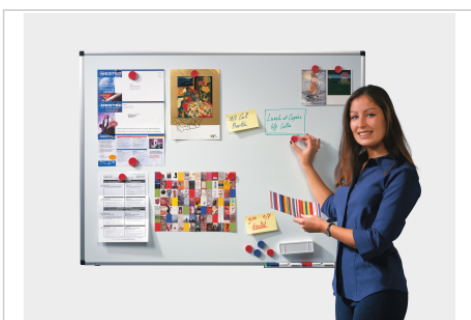

PREMIUM whiteboard

100 x 200 cm

- Lacquered steel board surface
- Suitable for writing on with dry wipe board markers
- Aluminium frame with dark grey plastic corner caps
- 30 cm marker tray
- Easy wall mounting with concealed slot system
- Can be mounted either horizontally or vertically
- Comes complete with mounting set, marker tray and board marker

Recommended accessories

- STARTER kit Board accessory
Ref.:7-125000

Ref.: **7-102064**

EAN: **8713797035682**

Product specifications

Surface (material/colour)	Lacquered steel / White
Frame (material/colour)	Aluminium / Grey aluminium (RAL9007)
Corner (material/colour)	Plastic / Graphite grey (RAL7024)
Magnetic	Yes
Product dimensions	W: 2000 x H: 1000 x D: 11 (mm)
Pre printed	No
Print theme	No
Weight / m2	12.00 kg
Mounting type	Concealed wall mount slot system
Included accessories	Aluminium marker tray, Board marker
Product warranty	2 years
Surface warranty	10 years