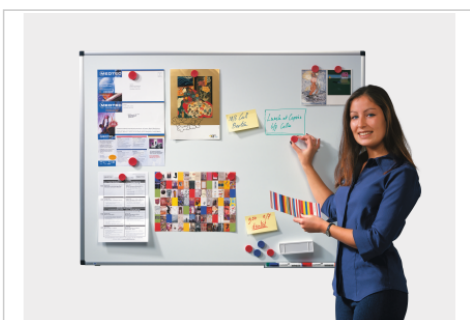

PREMIUM whiteboard

120 x 150 cm

- Lacquered steel board surface
- Suitable for writing on with dry wipe board markers
- Aluminium frame with dark grey plastic corner caps
- 30 cm marker tray
- Easy wall mounting with concealed slot system
- Can be mounted either horizontally or vertically
- Comes complete with mounting set, marker tray and board marker

Recommended accessories

- STARTER kit Board accessory
Ref.:7-125000

Ref.: **7-102073**

EAN: **8713797042338**

Product specifications

Surface (material/colour)	Lacquered steel / White
Frame (material/colour)	Aluminium / Grey aluminium (RAL9007)
Corner (material/colour)	Plastic / Graphite grey (RAL7024)
Magnetic	Yes
Product dimensions	W: 1500 x H: 1200 x D: 11 (mm)
Pre printed	No
Print theme	No
Weight / m2	12.00 kg
Mounting type	Concealed wall mount slot system
Included accessories	Aluminium marker tray, Board marker
Product warranty	2 years
Surface warranty	10 years