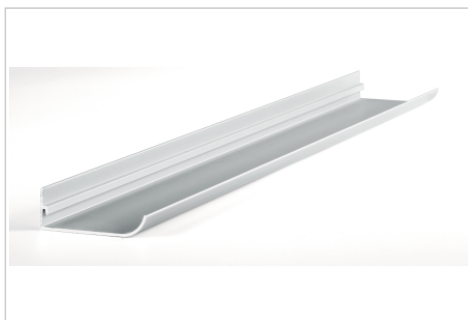

- For this type of board surface write on / dry wipe surface is guaranteed for 10 years when used in combination with Legamaster accessories

UNIVERSAL whiteboard

90 x 120 cm

- Lacquered steel board surface with a special coating
- Suitable for writing on with dry wipe board markers
- Aluminium frame with dark grey corner caps
- Marker tray 30 cm
- Secure corner wall mount with corner caps
- Can be mounted either horizontally or vertically
- Comes complete with mounting set and marker tray

Ref.: **7-102254**

EAN: **8713797049313**

Product specifications

Surface (material/colour)	Lacquered steel / White
Frame (material/colour)	Aluminium / Green grey (RAL7009)
Corner (material/colour)	Plastic / Graphite grey (RAL7024)
Magnetic	Yes
Product dimensions	W: 1200 x H: 900 x D: 13 (mm)
Pre printed	No
Print theme	No
Weight / m2	10.00 kg
Mounting type	Corner wall mount
Included accessories	Aluminium marker tray, Mounting materials
Surface warranty	10 years