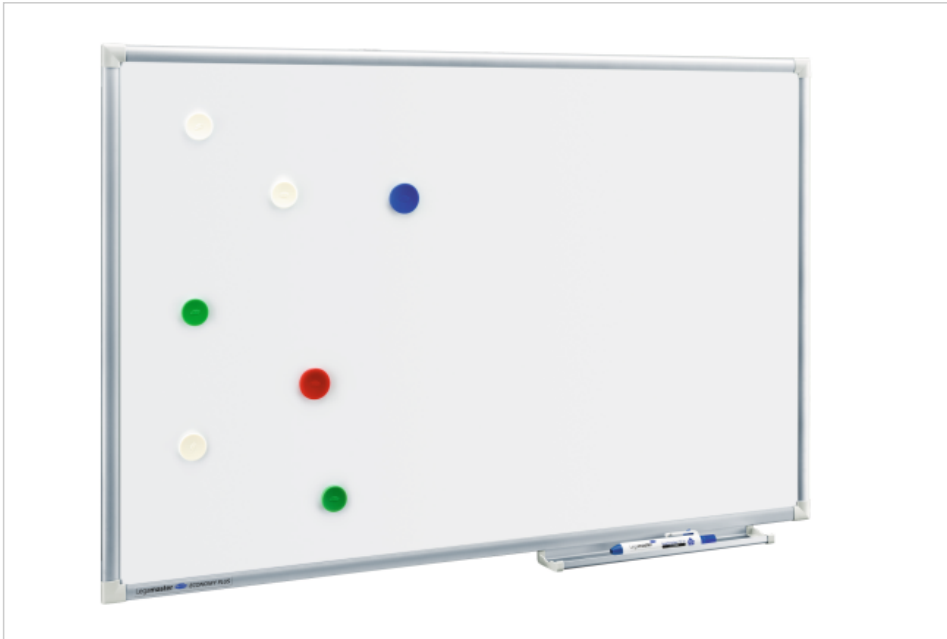

- Entry-level, functional whiteboard for frequent users
- Enamelled scratch resistant board surface
- For this type of board surface write on / dry wipe surface is guaranteed for 10 years when used in combination with Legamaster accessories.

ECONOMY PLUS whiteboard

45 x 60 cm

- Magnetic, notes can be stuck to the board with magnets
- Write on / dry-wipe board surface, suitable for writing on with board markers
- Aluminium frame with light grey plastic corner caps (RAL 7035)
- Marker tray (30 cm) with end caps (RAL 7035), to store a range of board markers
- Can be mounted either horizontally or vertically
- Concealed corner wall mount
- Comes complete with mounting set, marker tray and mounting instructions

Recommended accessories

- STARTER kit Board accessory
Ref.:7-125000

Ref.: **7-102735**

EAN: **8713797061933**

Product specifications

Surface (material/colour)	Lacquered steel / White
Frame (material/colour)	Aluminium / Grey aluminium (RAL9007)
Corner (material/colour)	Plastic /
Magnetic	Yes
Product dimensions	W: 600 x H: 450 x D: 13 (mm)
Weight / m2	6.00 kg
Mounting type	Corner wall mount
Included accessories	Aluminium marker tray, Mounting materials
Product warranty	2 years
Surface warranty	10 years