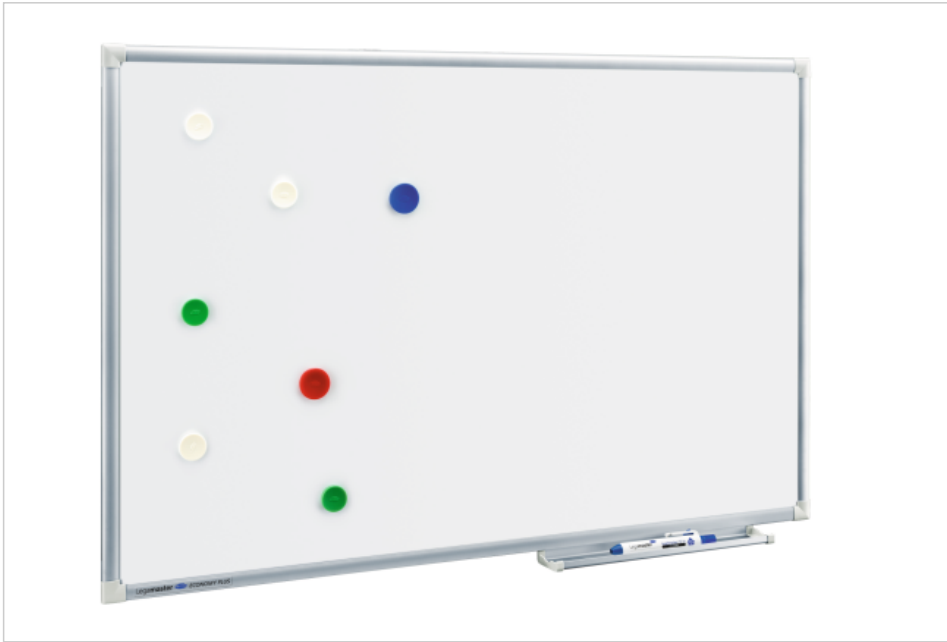

- Entry-level, functional whiteboard for frequent users
- Enamelled scratch resistant board surface
- For this type of board surface write on / dry wipe surface is guaranteed for 10 years when used in combination with Legamaster accessories.

ECONOMY PLUS whiteboard

90 x 120 cm

- Magnetic, notes can be stuck to the board with magnets
- Write on / dry-wipe board surface, suitable for writing on with board markers
- Aluminium frame with light grey plastic corner caps (RAL 7035)
- Marker tray (30 cm) with end caps (RAL 7035), to store a range of board markers
- Can be mounted either horizontally or vertically
- Concealed corner wall mount
- Comes complete with mounting set, marker tray and mounting instructions

Recommended accessories

- STARTER kit Board accessory
Ref.:7-125000

Ref.: **7-102754**

EAN: **8713797061957**

Product specifications

Surface (material/colour)	Lacquered steel / White
Frame (material/colour)	Aluminium / Grey aluminium (RAL9007)
Corner (material/colour)	Plastic /
Magnetic	Yes
Product dimensions	W: 1200 x H: 900 x D: 13 (mm)
Weight / m2	6.00 kg
Mounting type	Corner wall mount
Included accessories	Aluminium marker tray, Mounting materials
Product warranty	2 years
Surface warranty	10 years