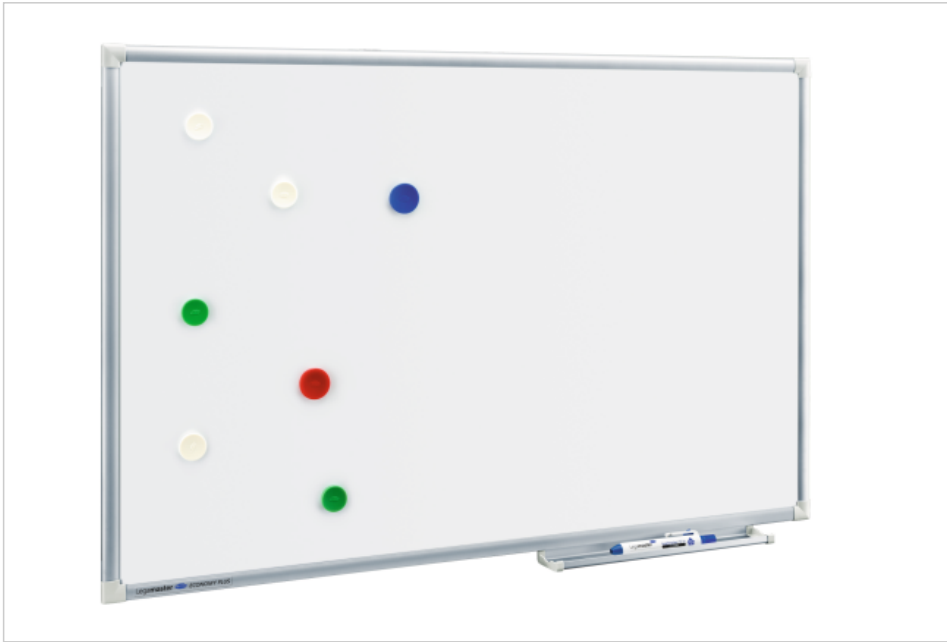

- Entry-level, functional whiteboard for frequent users
- Enamelled scratch resistant board surface
- For this type of board surface write on / dry wipe surface is guaranteed for 10 years when used in combination with Legamaster accessories.

ECONOMY PLUS whiteboard

100 x 150 cm

- Magnetic, notes can be stuck to the board with magnets
- Write on / dry-wipe board surface, suitable for writing on with board markers
- Aluminium frame with light grey plastic corner caps (RAL 7035)
- Marker tray (30 cm) with end caps (RAL 7035), to store a range of board markers
- Can be mounted either horizontally or vertically
- Concealed corner wall mount
- Comes complete with mounting set, marker tray and mounting instructions

Recommended accessories

- STARTER kit Board accessory
Ref.:7-125000

Ref.: **7-102763**

EAN: **8713797061964**

Product specifications

Surface (material/colour)	Lacquered steel / White
Frame (material/colour)	Aluminium / Grey aluminium (RAL9007)
Corner (material/colour)	Plastic /
Magnetic	Yes
Product dimensions	W: 1500 x H: 1000 x D: 13 (mm)
Weight / m2	6.00 kg
Mounting type	Corner wall mount
Included accessories	Aluminium marker tray, Mounting materials
Product warranty	2 years
Surface warranty	10 years