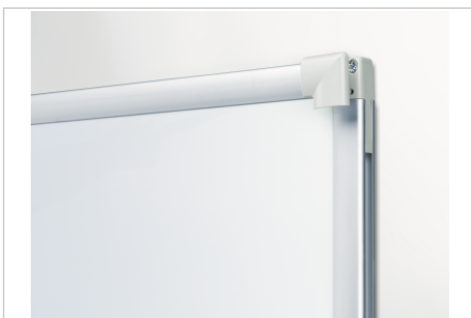

- Entry-level, functional whiteboard
- For this type of board surface write on / dry wipe surface is guaranteed for 5 years when used in combination with Legamaster accessories

ECONOMY whiteboard

45 x 60 cm

- Lacquered steel board surface
- Magnetic, notes can be stuck to the board with magnets
- Write on / dry-wipe board surface, suitable for writing on with board markers
- Aluminium frame with light grey plastic corner caps (RAL 7035)
- Marker tray (30 cm) with end caps (RAL 7035), to store a range of board markers
- Can be mounted either horizontally or vertically
- Concealed corner wall mount
- Comes complete with mounting set, marker tray and mounting instructions

Ref.: **7-102835**

EAN: **8713797061988**

Product specifications

Surface (material/colour)	Lacquered steel / White
Frame (material/colour)	Aluminium / -
Corner (material/colour)	Plastic /
Magnetic	Yes
Product dimensions	W: 600 x H: 450 x D: 13 (mm)
Weight / m2	6.00 kg
Mounting type	Corner wall mount
Included accessories	Aluminium marker tray, Mounting materials
Product warranty	2 years
Surface warranty	5 years