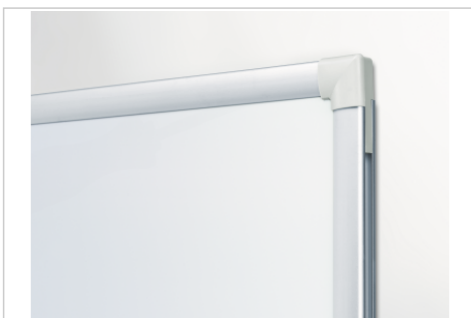

- Entry-level, functional whiteboard
- For this type of board surface write on / dry wipe surface is guaranteed for 2 years when used in combination with Legamaster accessories.

## BASIC whiteboard

90 x 120 cm

- Melamine resin surface, non magnetic
- Write on / dry-wipe board surface, suitable for writing on with board markers
- Aluminium frame with light grey plastic corner caps (RAL 7035)
- Marker tray (30 cm) with end caps (RAL 7035), to store a range of board markers
- Can be mounted either horizontally or vertically
- Concealed corner wall mount
- Comes complete with mounting set, marker tray and mounting instructions

## Product specifications

Surface (material/colour)	Melamine / White
Frame (material/colour)	Aluminium / -
Corner (material/colour)	Plastic /
Magnetic	No
Product dimensions	W: 1200 x H: 900 x D: 12 (mm)
Weight / m2	7.00 kg
Mounting type	Corner wall mount
Included accessories	Aluminium marker tray, Mounting materials
Product warranty	2 years
Surface warranty	2 years