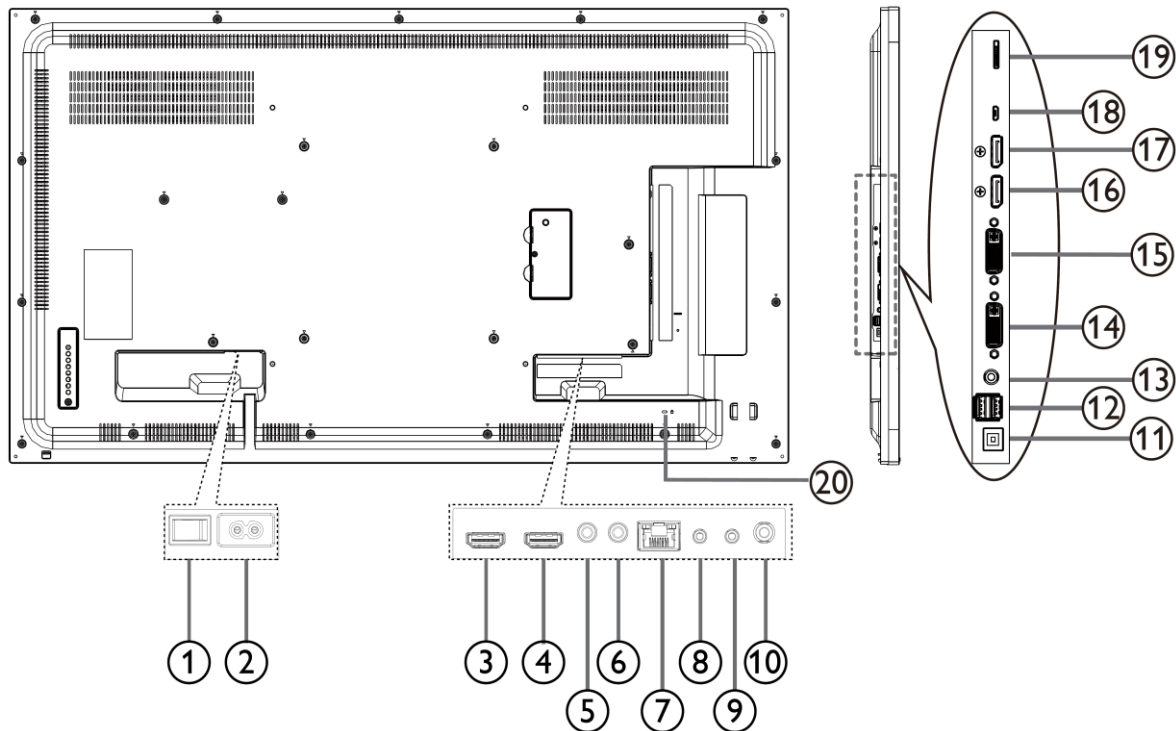

BenQ Deutschland GmbH, Oberhausen, Zweigniederlassung Baden, Täferstrasse 32, 5405 Baden-Dättwil

Because it matters

Datenblatt

Ein- und Ausgänge

① AC SWITCH

Switch the main power on/off.

② AC IN

AC power input from the wall outlet.

③ HDMI1 IN / ④ HDMI2 IN

HDMI video/audio input.

⑤ IR IN / ⑥ IR OUT

IR signal input / output for the loop-through function.

⑦ RJ-45

LAN control function for the use of remote control signal from control center.

⑧ RS232 IN / ⑨ RS232 OUT

RS232 network input / output for the loop-through function.

⑩ Audio OUT

Audio output to external AV device.

⑪ USB PORT B

Touch connector to PC.

⑫ USB PORT A

⑬ PC LINE IN

Audio input for VGA source (3.5mm stereo phone).

⑭ DVI IN

DVI-I video input.

⑮ DVI OUT

DVI or VGA video output.

⑯ DisplayPort IN / ⑰ DisplayPort OUT

DisplayPort video input / output.

⑱ MICRO USB